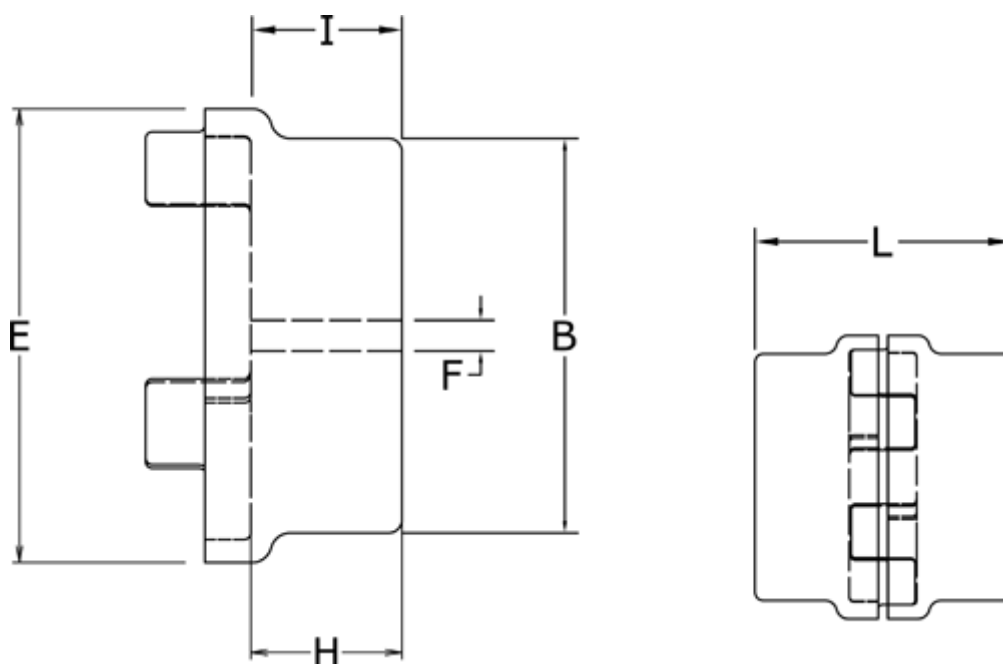

Article number: 3304028AGG

Description: Coupling hub 28/38A
GG Cast iron, Predrilled

Measures

B	= 48
E	= 65
F	= -
H	= 35
I	= 28
L	= 90
Max. bore mm	= 28